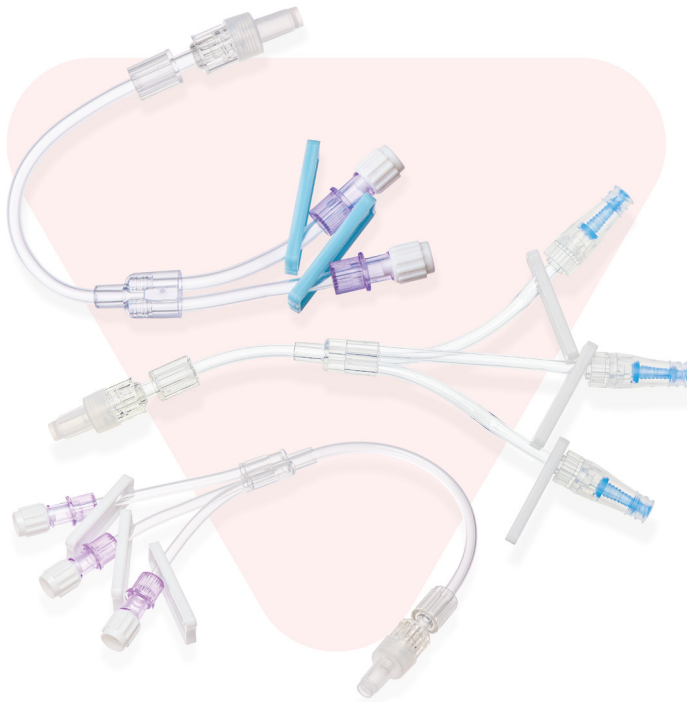

## Multi Lumen Standard Bore Extension Sets

Our Multi Lumen Standard Bore Extensions Sets offer both 2 and 3 lumen configurations. They have an inner diameter of 3mm and have slide clamps on each lumen. Standard double and triple Sets have male Luer lock with rotating collar to female luer lock ends. Triple Lumen with 3 x NeutralSite also available, featuring male Luer lock with rotating collar.

- ⊗ Female Luer lock to male Luer lock with rotating collar
- ⊗ Slide clamps
- ⊗ Available with 2 and 3 Lumen
- ⊗ NeutralSite access option
- ⊗ 3mm tubing
- ⊗ Transparent medical grade PVC

NeutralSite™

Multi Lumen Standard Bore Extension Sets				STERILE
RE-ORDER	DESCRIPTION	LENGTH	NEEDLELESS ACCESS SITE	CARTON QTY
IV052300	Multi Lumen Standard Bore Extension Set with 2 x Lumen	15cm	–	100
IV052400	Multi Lumen Standard Bore Extension Set with 3 x Lumen	15cm	–	100
IV052402	Triple Lumen Standard Bore Extension Set with 3 x NeutralSite™	15cm	NeutralSite™	100